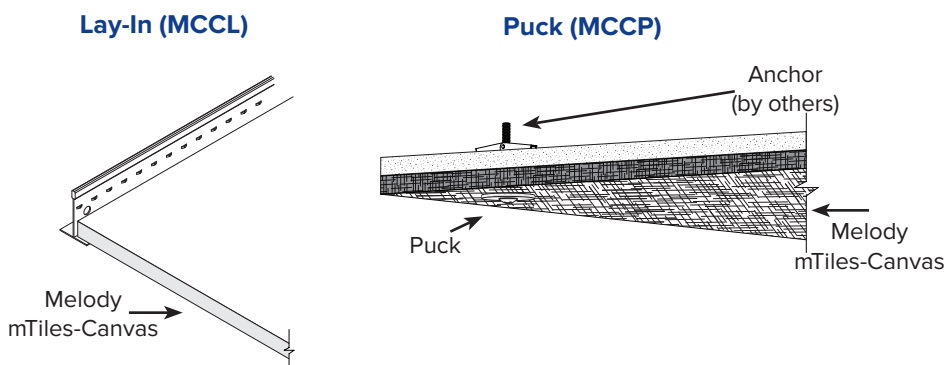

Melody mTiles-Canvas

Painted Ceiling

Melody mTiles-Canvas are **painted, sound-absorbing ceiling tiles** with a **recycled polyester core**. mTiles-Canvas can be installed in a variety of ways, including lay-in grids, direct applied with mechanical fasteners or adhesive.

MOUNTING TYPES

CORE

1" (7 pcf) and 2" (5 pcf) Recycled Polyester

SIZES

Puck mount: Up to 4' x 8'
Lay-In: Up to 4' x 4' or 2' x 8'

MOUNTING

Pucks, Lay-in grid

FINISH

Sherwin Williams flat latex paint

EDGES

Square

FLAMMABILITY

All components have a Class "A" rating per ASTM E84

SOUND ABSORPTION - DIRECT MOUNT TO CEILING (MCCP)

Hz	125	250	500	1000	2000	4000	N.R.C.
MCCP-1	.02	.29	.73	1.05	1.15	0.95	.80
MCCP-2	.38	.73	1.19	1.22	1.03	.87	1.05