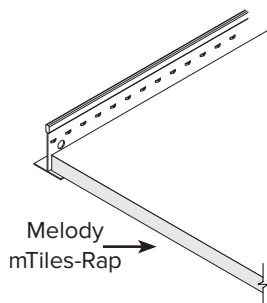

MOUNTING TYPES

Lay-In (MCRL)