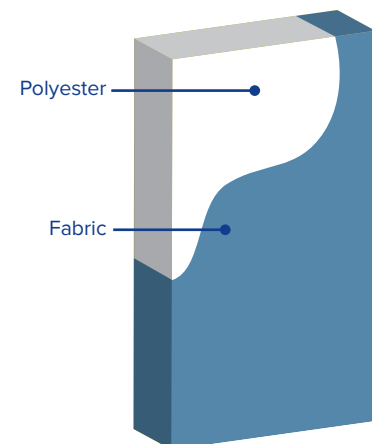

CORE

1" (7 pcf) and 2" (5 pcf) Recycled Polyester

SIZES

Puck mount: Up to 4' x 8'

Lay-In: Up to 4' x 4' or 2' x 8'

MOUNTING

Pucks, Lay-in grid

FINISH

Fabric

EDGES

Square

FLAMMABILITY

All components have a Class "A" rating per ASTM E84

Panel Detail

Melody

CONTROLLING SOUND BEAUTIFULLY