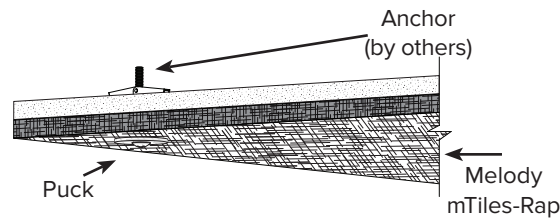

Melody mTiles-Rap

Fabric Ceiling

Melody mTiles-Rap are **fabric covered, sound-absorbing ceiling tiles** with a **recycled polyester core**. mTiles-Rap can be installed in a variety of ways, including lay-in grids, direct applied with mechanical fasteners or adhesive.

MOUNTING TYPES

Lay-In (MCRL)

Puck (MCRP)

SOUND ABSORPTION - DIRECT MOUNT TO CEILING (MCRP)

Hz	125	250	500	1000	2000	4000	N.R.C.
MCRP-1	.21	.25	.70	.98	1.15	1.17	.75
MCRP-2	.37	.67	1.12	1.20	1.19	1.16	1.05