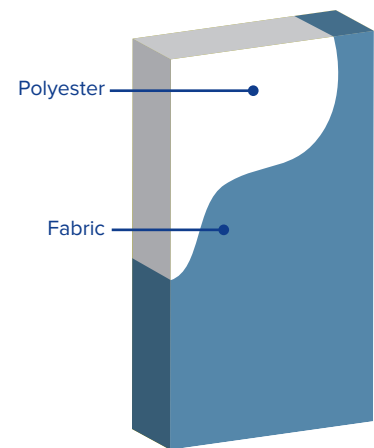

CORE

1" (7 pcf) and 2" (5 pcf) Recycled Polyester

SIZES

Custom sizes and shapes up to 4' x 8'

MOUNTING

Adhesive

FINISH

Fabric

EDGES

Square

FLAMMABILITY

All components have a Class "A" rating per ASTM E84

Panel Detail

Melody

CONTROLLING SOUND BEAUTIFULLY

800-737-0307 • 636-225-8800 • www.gsacoustics.com