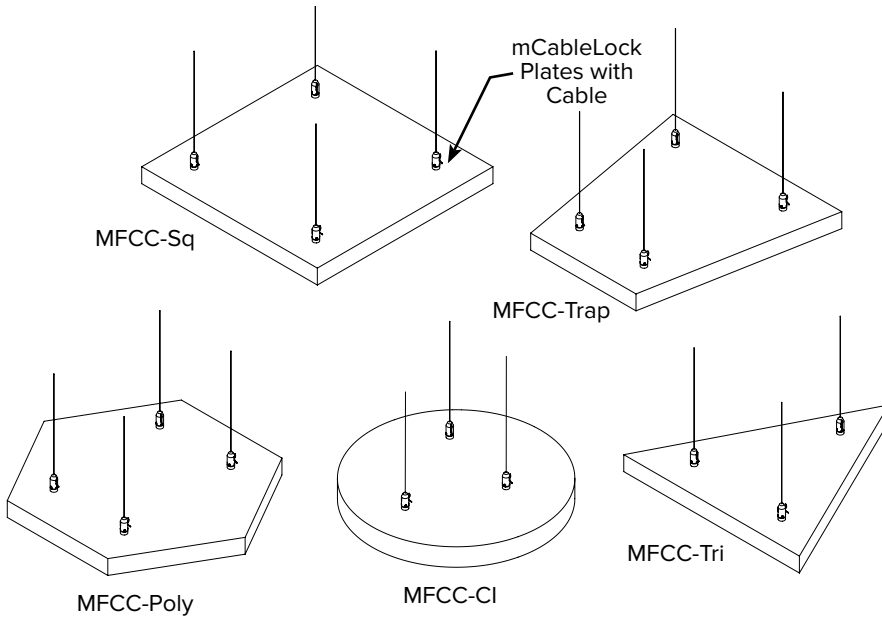

Melody mFloat-Canvas (MFCC) Painted Clouds

Melody mFloat-Canvas are **painted, custom shaped sound-absorbing** independently hung ceiling clouds with a **recycled polyester** core. Each mFloat-Canvas can hang from the ceiling at any angle, depending on the desired design and acoustical effect. Melody mFloat-Canvas are available in a variety of fabrics and comes in square, circular, triangular, rectangular, polygon and trapezoid shapes. Custom shapes are available.

MOUNTING - STANDARD SHAPES

CORE

1" (7 pcf) Recycled Polyester

SIZES

Custom sizes and shapes up to 4' x 8'

MOUNTING

mCableLock Plates with Cable

FINISH