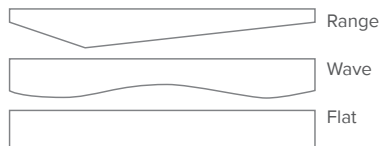

aCapella VERSE

aCapella Verse Baffles are designed for isolating noise and absorbing sound in open ceiling environments such as office spaces, restaurants, lobbies and classrooms. The baffles are spaced at least 3" apart and hung **individually** from existing ceiling grid systems, roof decks or bar joists in open ceiling areas. Verse Baffles come in three designs: Range, Wave and Flat baffle shapes. Custom baffle shapes are also available. Verse Baffles add color with the use of 16 bold and bright color options.