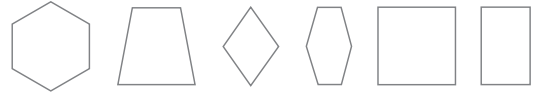

aCapella SCORES

aCapella Scores are **sound-absorbing wall panels**, which feature full wall applications, shape clusters, decorative cut-outs, and individual shapes. Durable and colorful enough for office spaces, Scores create an acoustically comfortable environment, and are available in standard shapes as well as a wide variety of custom shapes. Scores wall panels are offered in 16 standard colors.