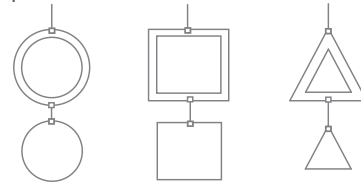

aCapella CHORUS

aCapella Chorus Baffles are a ceiling baffle system **suspended in a group of panels** that provides noise reduction and design elements for open ceilings. Chorus Baffles are **grouped** from an aluminum tubing structure for easy hanging. Chorus Baffles are supplied in 16 colors and feature three designs, Range, Wave and Flat baffle shapes. Custom baffle shapes are also available. Perfect for use in offices, restaurants or event spaces, Chorus Baffles add design to any ceiling.

aCapella VERTICALS

aCapella Verticals are **sound-absorbing ceiling baffles** suspended in single units or linked together to create **hanging mobile sculptures**. The intent of Verticals is to use the inner, solid panel and the outer, open panel to create vertically hanging decorative and acoustical systems. With Verticals, there is no waste as each component is cut from the other. Verticals are available in standard shapes as well as a wide variety of custom shapes. Mix and match any of the available 16 colors to create a unique design. Hang up to six Vertical units in one group.