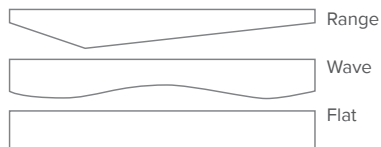

aCapella CHORUS

aCapella Chorus Baffles are a ceiling baffle system **suspended in a group of panels** that provides noise reduction and design elements for open ceilings. Chorus Baffles are **grouped** from an aluminum tubing structure for easy hanging. Chorus Baffles are supplied in 16 colors and feature three designs, Range, Wave and Flat baffle shapes. Custom baffle shapes are also available. Perfect for use in offices, restaurants or event spaces, Chorus Baffles add design to any ceiling.