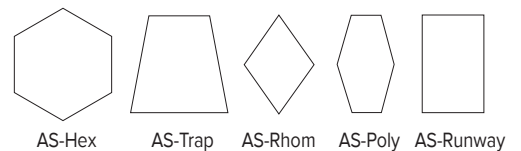

STANDARD SHAPES

CONTROLLING SOUND BEAUTIFULLY

800-737-0307 • 636-225-8800 • www.gsacoustics.com