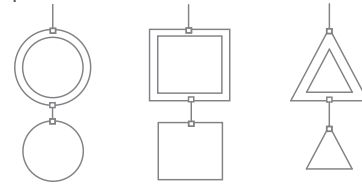

aCapella CHORUS

aCapella Chorus Baffles are a ceiling baffle system **suspended in a group of panels** that provides noise reduction and design elements for open ceilings. Chorus Baffles are **grouped** from an aluminum tubing structure for easy hanging. Chorus Baffles are supplied in 16 colors and feature three designs, Range, Wave and Flat baffle shapes. Custom baffle shapes are also available. Perfect for use in offices, restaurants or event spaces, Chorus Baffles add design to any ceiling.

aCapella VERTICALS

aCapella Verticals are **sound-absorbing ceiling baffles** suspended in single units or linked together to create **hanging mobile sculptures**. The intent of Verticals is to use the inner, solid panel and the outer, open panel to create vertically hanging decorative and acoustical systems. With Verticals, there is no waste as each component is cut from the other. Verticals are available in standard shapes as well as a wide variety of custom shapes. Mix and match any of the available 16 colors to create a unique design. Hang up to six Vertical units in one group.