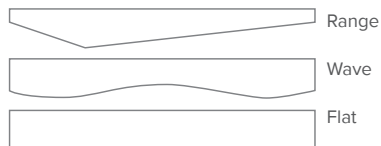

ACOUSTIC DESIGN IS MUSIC TO OUR EARS.

aCapella VERSE

aCapella Verse Baffles are designed for isolating noise and absorbing sound in open ceiling environments such as office spaces, restaurants, lobbies and classrooms. The baffles are spaced at least 3" apart and hung **individually** from existing ceiling grid systems, roof decks or bar joists in open ceiling areas. Verse Baffles come in three designs: Range, Wave and Flat baffle shapes. Custom baffle shapes are also available. Verse Baffles add color with the use of 16 bold and bright color options.