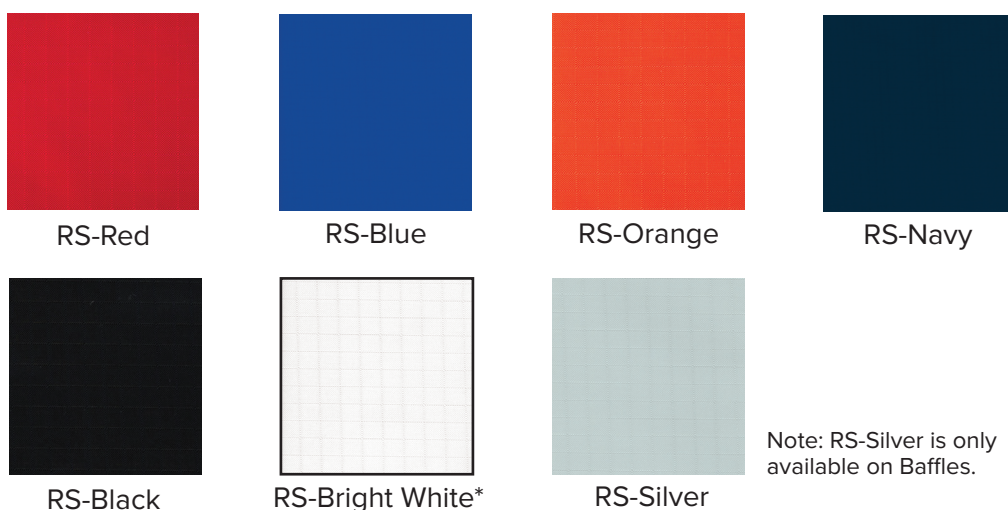

BAFFLE / BANNER

Color Selection

Reproduction of actual color is limited by the printing process. Sample request of selected color is recommended. Dye lots may vary. All products are custom manufactured and not subject to return.

PVC COLORS

Please note: Additional colors may be available.

Composite Fire Test Data (Fiberglass/PVC) ASTM-E-84-94: Flame Spread: 25 Smoke Developed: 20

SAILCLOTH NYLON RIPSTOP

Note: RS-Silver is only available on Baffles.