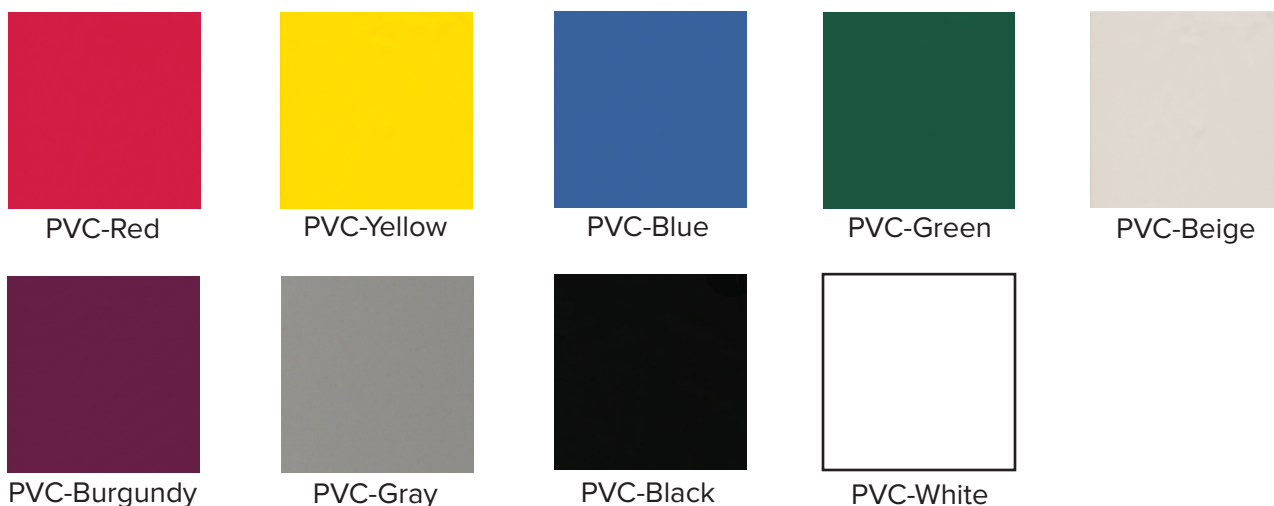

BAFFLE / BANNER

Color Selection

Reproduction of actual color is limited by the printing process. Sample request of selected color is recommended. Dye lots may vary. All products are custom manufactured and not subject to return.

PVC COLORS

Please note: Additional colors may be available.

Composite Fire Test Data (Fiberglass/PVC) ASTM-E-84-94: Flame Spread: 25 Smoke Developed: 20

SAILCLOTH NYLON RIPSTOP

Note: RS-Silver is only available on Baffles.