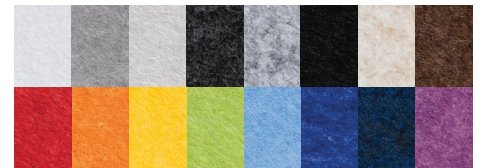

COLORS

aCapella

CONTROLLING SOUND BEAUTIFULLY

800-737-0307 • 636-225-8800 • www.gsacoustics.com