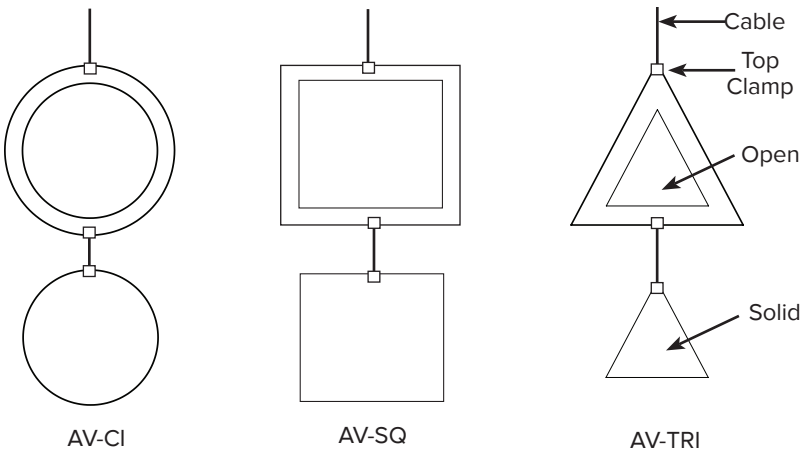

aCapella Verticals (AV)

aCapella Verticals are **sound-absorbing ceiling baffles suspended** in single units or linked together to create **hanging mobile sculptures**. The intent of Verticals is to use the inner, solid panel and the outer, open panel to create vertically hanging decorative and acoustical systems. With Verticals, there is no waste as each component is cut from the other. Verticals are available in standard shapes as well as a wide variety of custom shapes. Mix and match any of the available 16 colors to create a unique design. Hang up to six Vertical units in one group.

STANDARD SHAPES

SOUND ABSORPTION - IN SABINS

Hz	125	250	500	1000	2000	4000	N.R.C.
AV	1.17	1.62	3.21	4.36	6.05	6.96	.95

Note: NRC based on J-mount with 12" x 48" Baffles.

CORE

1/2" Recycled Polyester

SIZES

Custom sizes and shapes up to 4' x 4'

MOUNTING

Top Clamp with Cable

FINISH

16 standard colors

EDGES

Square

CLEANING

Bleach Cleanable (10:1)
Water-based/Solvent (WS)