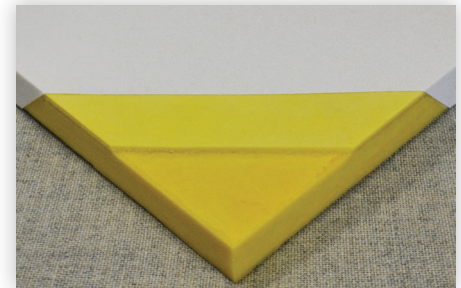

CORE

Facing: 1/8", high density fiberglass
Backing: 6-7 pcf fiberglass, 1-1/8" or 2-1/8" thick

SIZES

Custom sizes and shapes up to 4'x8'

MOUNTING

Lay-in grid, Continuous hanger bar, painted pucks

FINISH

White texture

EDGES

Square, beveled
Hardened

FLAMMABILITY

All components have a Class "A" rating per ASTM E84