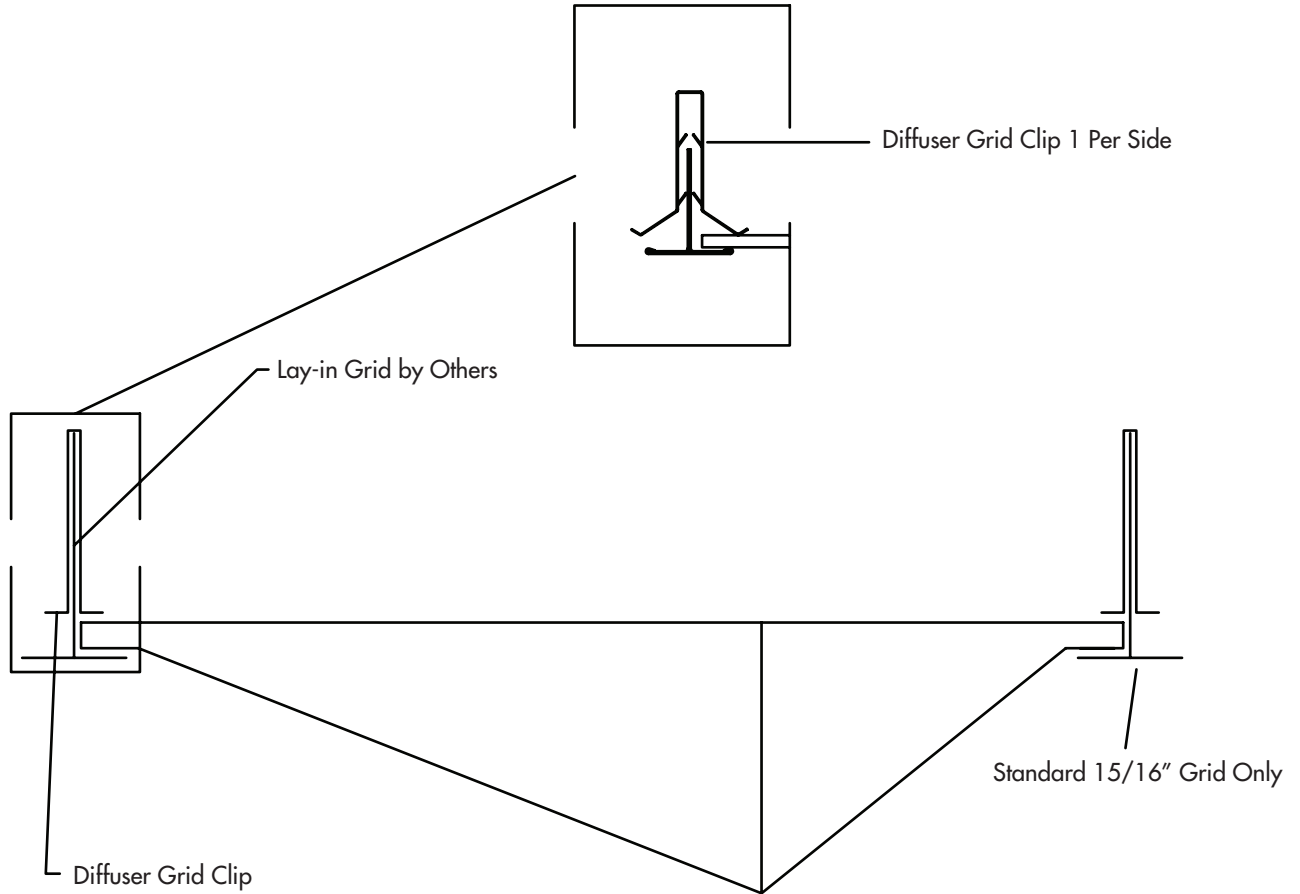

# CEILING MOUNTING: DIFFUSER - GRID

Reflected View Clip Locations

*Controlling Sound Beautifully*